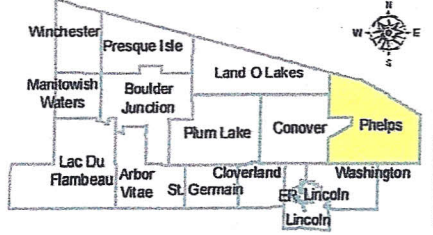

Town of Phelps

Vilas County, Wisconsin

- Road Map -

1. #### Feature Symbols
2. Federal / State Highway
   - County Highway
   - Town Roads
   - Private Roads
   - Indian/Tribal Roads
   - Forest Roads
   - Other Roads
   - Airport Runways
   - Bridges
   - Municipal Boundaries
   - Waterbody